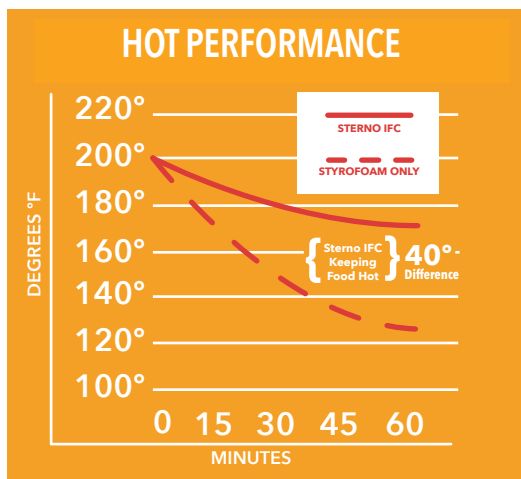

Designed to **outlast and outperform**, our line of Insulated Food Carriers (IFCs) are designed for the rigorous demands of the Foodservice industry.

KEEP Your Hot Food, HOT and your Cold Food COLD for hours!

Sterno Watertight™ Liner

No Seams. No Leaks. No Bacteria.

Our antimicrobial, watertight liners are seamless which means there are no holes that sauces or liquids can seep through to form mold and cause odors in the insulation foam.

Easy Cleanup

If food or drinks spill, our Sterno Watertight™ liner contains the mess and allows it to be cleaned quickly and easily with soap and warm water.

Super Tough

Constructed to outlast other bags on the market by using superior grade, tear resistant vinyl liner and reinforced stitching in high-abuse areas to prevent rips and tears.

High Performing Insulation Foam

Our multi-layered, dense insulation foam design helps protect food from outside temperatures while maintaining the temperature inside the Insulated Food Carrier.

Keep Your Hot Food, HOT for longer

We've field tested our bags to ensure that heat retention is maximized and maintained throughout the entire delivery cycle.